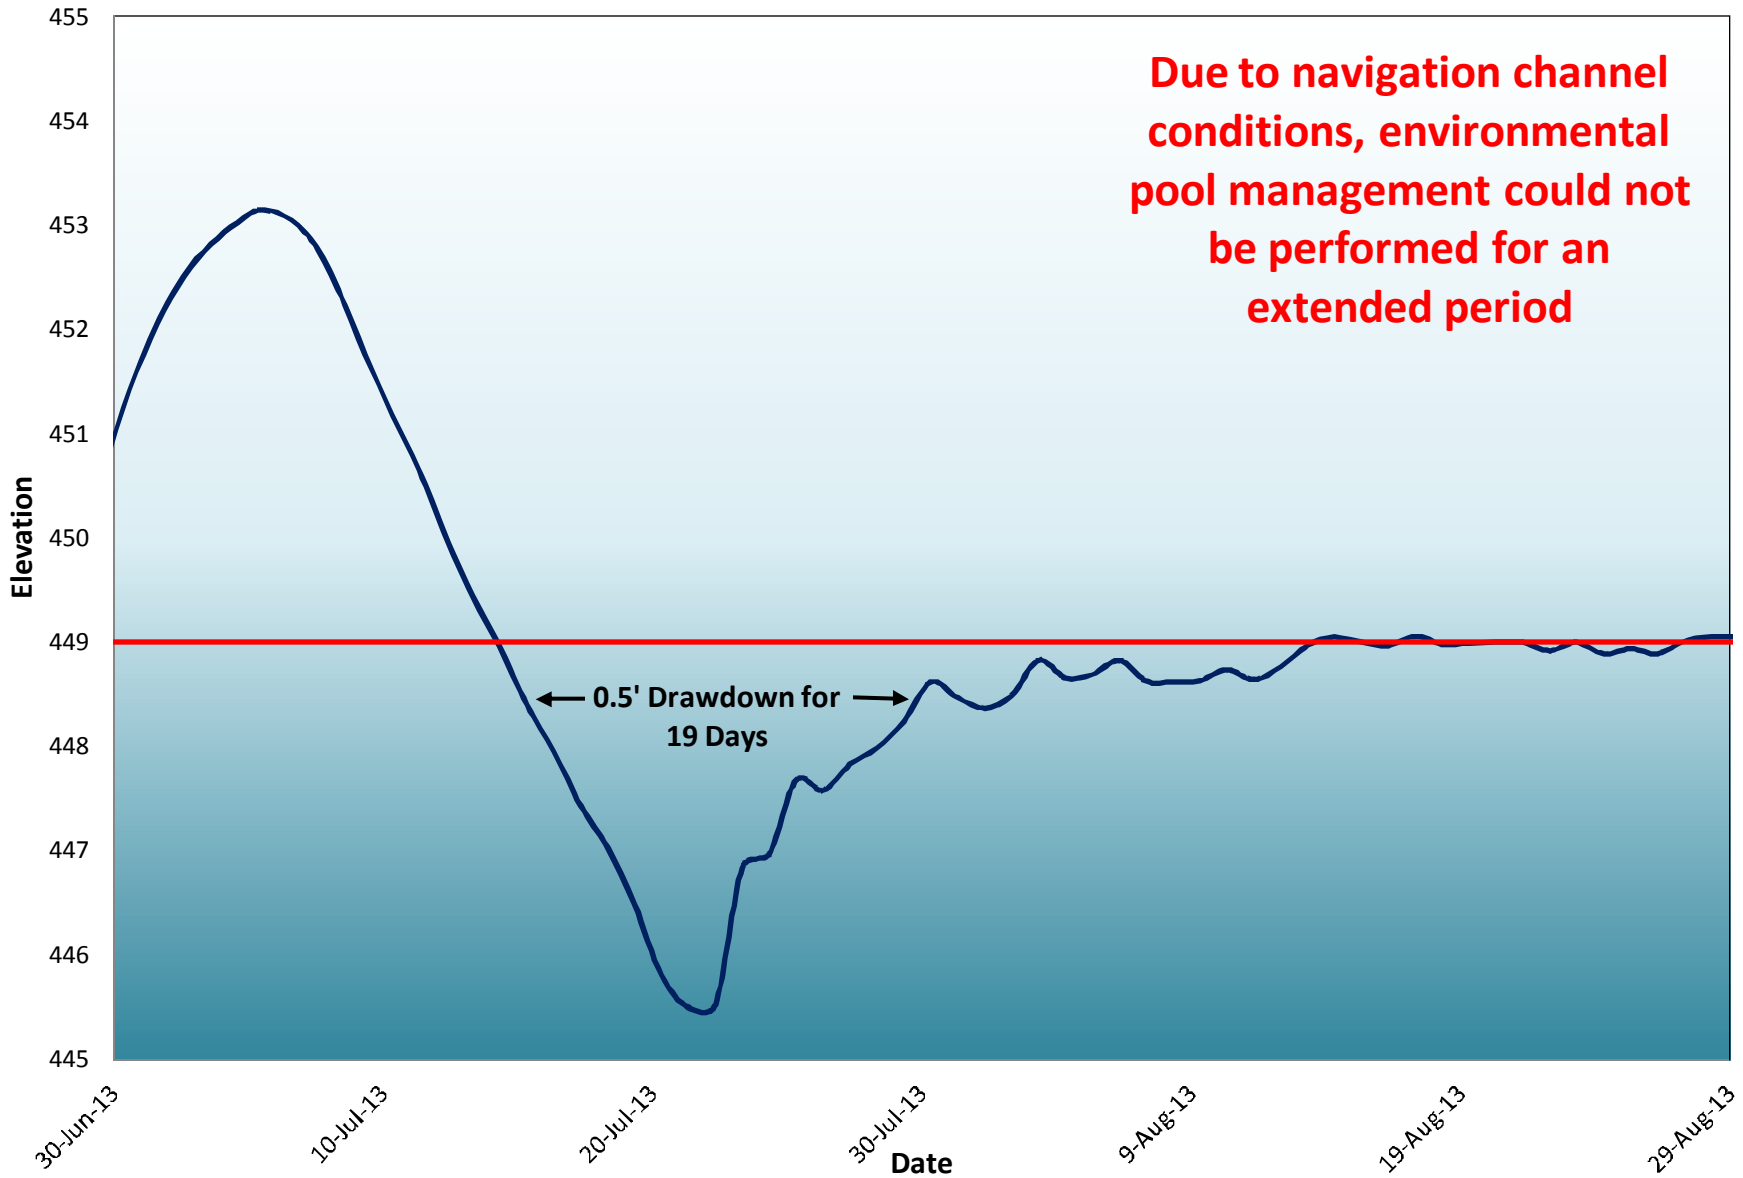

# Environmental Pool Management L&D 24 - 2013

— Daily Elevations  
— Full Pool

**Due to navigation channel conditions, environmental pool management could not be performed for an extended period**