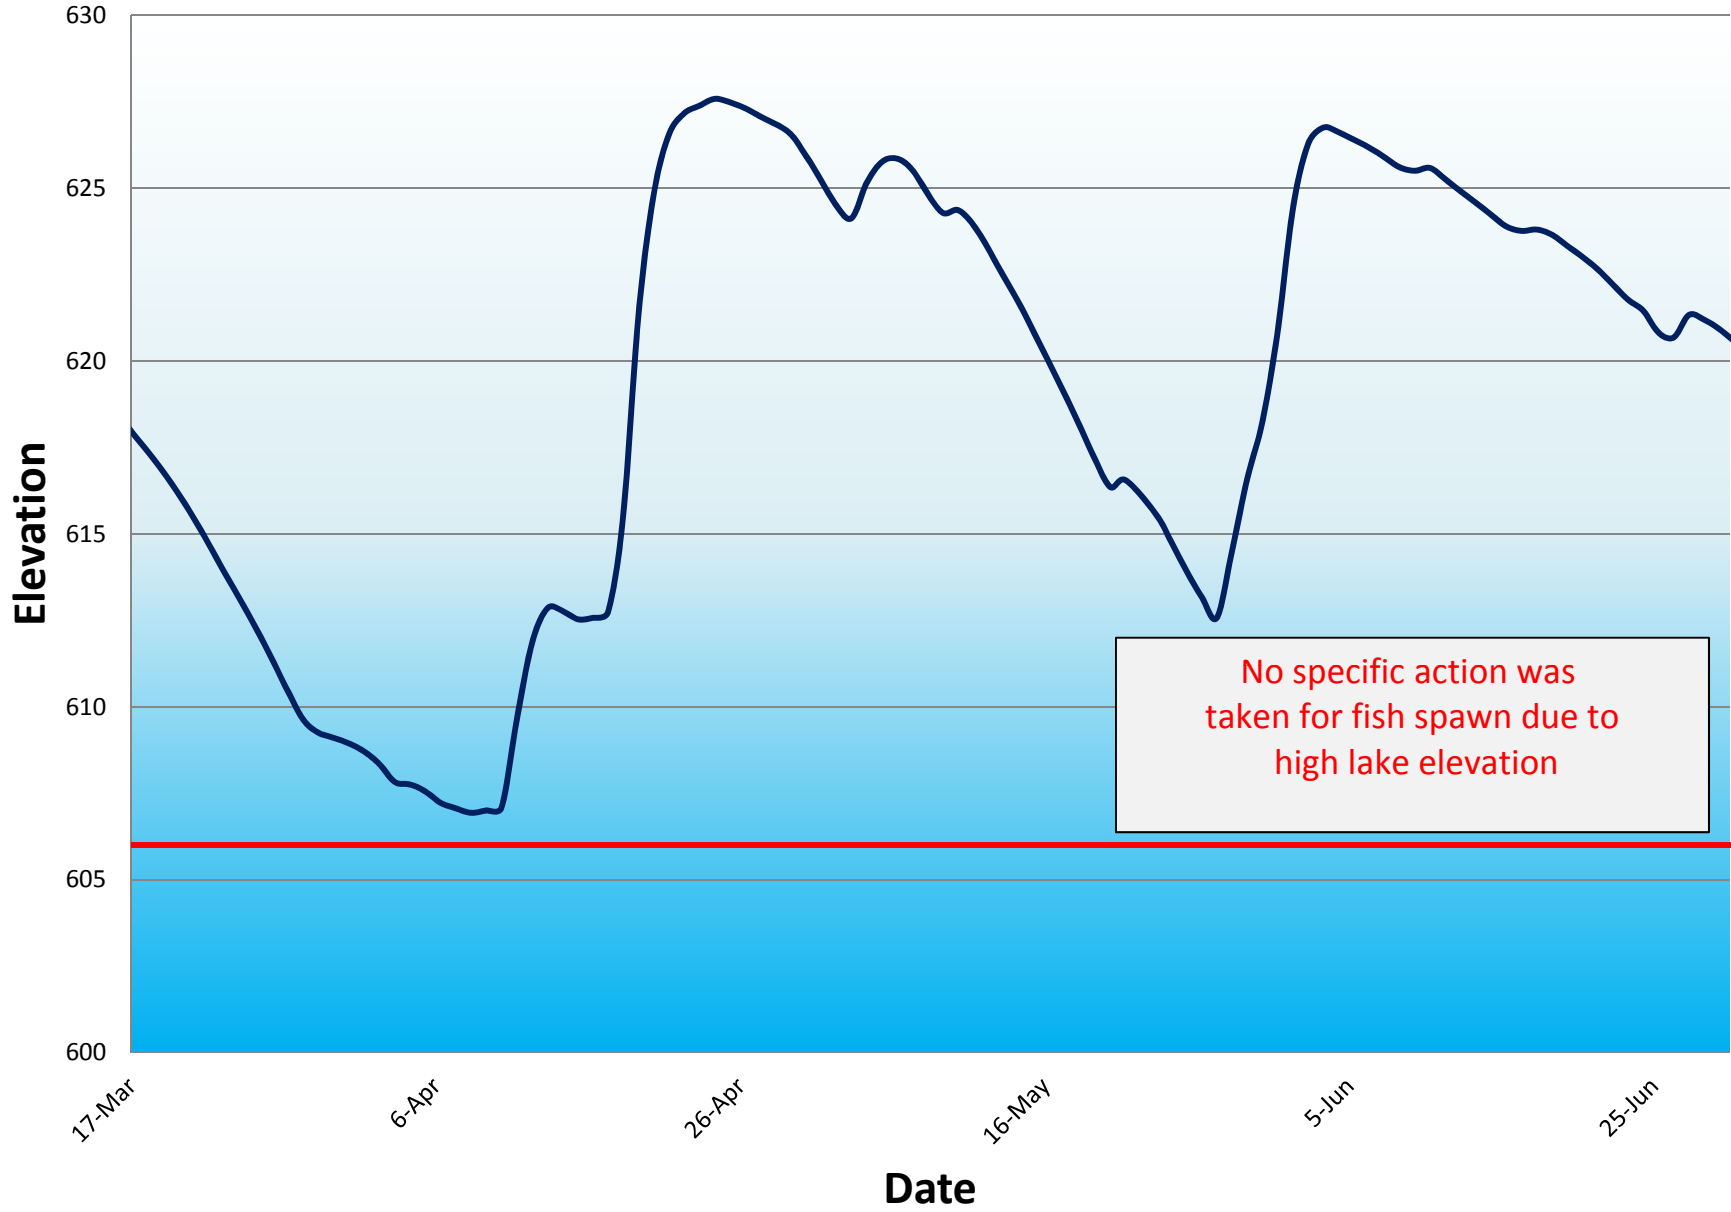

Mark Twain Lake Fish Spawn - 2013

— Daily Lake Elevation
— Seasonal Rule Curve

No specific action was taken for fish spawn due to high lake elevation